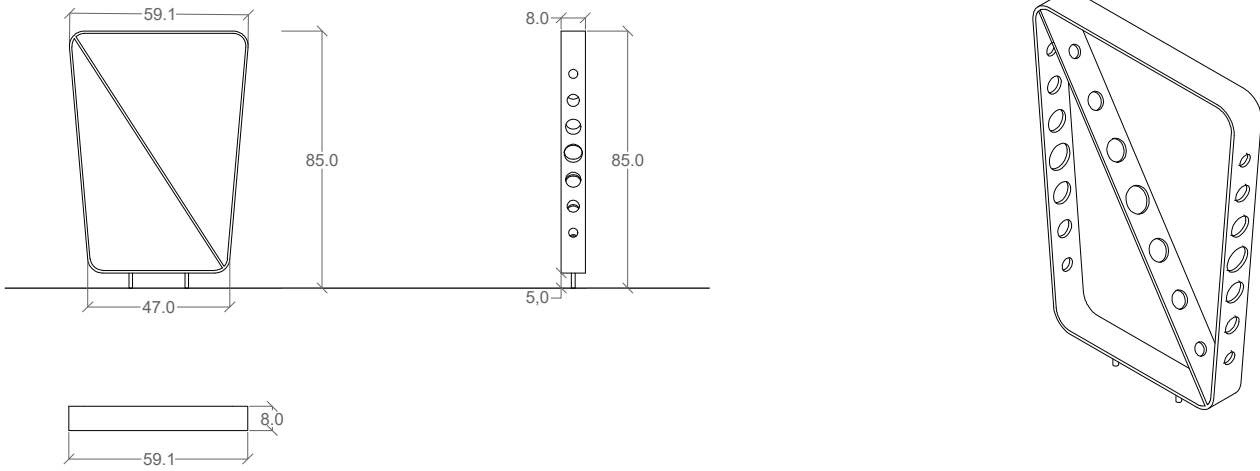

BICYCLE RACK
REX

BICYCLE RACK REX

The REX model is a bicycle rack with a distinctive design and rectangular shape, created to integrate elegantly and effectively into contemporary urban environments.

Made entirely of metal, its perforated profile features multiple holes along its entire surface, facilitating the use of locks or chains in different positions. This feature allows for convenient and efficient securing of both the frame and wheels.

REX rests on two minimal support points, which slightly elevates the structure from the ground and creates a sense of lightness and visual levitation, breaking with the usual image of conventional bike racks and adding aesthetic value to the urban landscape.

Technical specifications

Measurements in centimeters (cm)

Available materials and finishes

A. Zinc-plated steel

Made of 4 mm thick galvanized steel sheet metal.

- White
- Metallic gray

*Other colors upon request

B. Stainless steel

Made of 3 mm thick stainless steel sheet metal.

- Metallic gray

*Other colors upon request

Fixation

Fixing using stainless steel threaded rods or expansion screws in compact pavements.

For more information about our urban furniture: