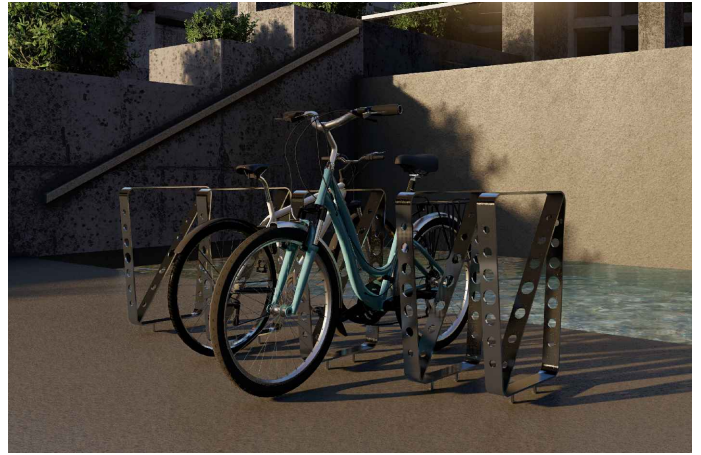

BICYCLE RACK
REX

BICYCLE RACK REX

The REX model is a bicycle rack with a distinctive design and rectangular shape, created to integrate elegantly and effectively into contemporary urban environments.

Made entirely of metal, its perforated profile features multiple holes along its entire surface, facilitating the use of locks or chains in different positions. This feature allows for convenient and efficient securing of both the frame and wheels.

REX rests on two minimal support points, which slightly elevates the structure from the ground and creates a sense of lightness and visual levitation, breaking with the usual image of conventional bike racks and adding aesthetic value to the urban landscape.

Technical specifications

Measurements in centimeters (cm)

Available materials and finishes

A. Zinc-plated steel

Made of 4 mm thick galvanized steel sheet metal.

- White
- Metallic gray

*Other colors upon request

B. Stainless steel

Made of 3 mm thick stainless steel sheet metal.

- Metallic gray

*Other colors upon request

Fixation

Fixing using stainless steel threaded rods or expansion screws in compact pavements.

For more information about our urban furniture: