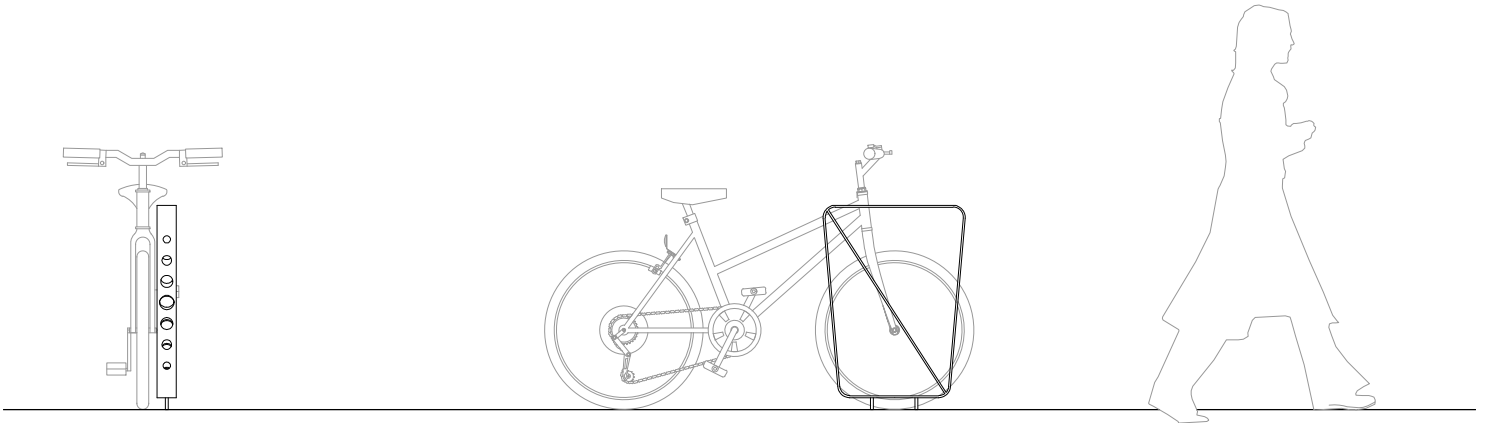

Available materials and finishes

A. Zinc-plated steel

Made of 4 mm thick galvanized steel sheet metal.

- ☐ White
- ☐ Metallic gray

*Other colors upon request

B. Stainless steel

Made of 3 mm thick stainless steel sheet metal.

- ☐ Metallic gray

*Other colors upon request

Fixation

Fixing using stainless steel threaded rods or expansion screws in compact pavements.