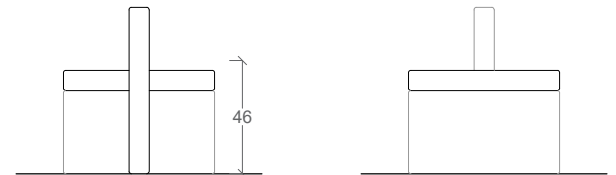

BENCH
MYWAY

BENCH MYWAY

With Alejandro de la Sota in mind, with his concept of "Simple Simplicity" and Miesian thinking with the Barcelona Pavilion, the MyWay Bench was born.

MyWay is a bench designed so that the buyer can create an element of high architectural value and, depending on his choice, play with materials, colours and arrangement of pieces.

MyWay consists of three main pieces: a leg, a base and a high support element that can also act as an armrest. These three parts can be made of different materials and you can play around with the arrangement..

Technical Specifications

The creation of the bench will depend on the buyer's choice, as the versatility it has is tremendously wide in terms of shapes and materials.

Thanks to the fine, straight lines, in any of the options chosen, the result is a sober bench, with pure lines and which will transmit the feelings intended by the buyer thanks to the choice of material on both sides of the piece in this sinuous bench.