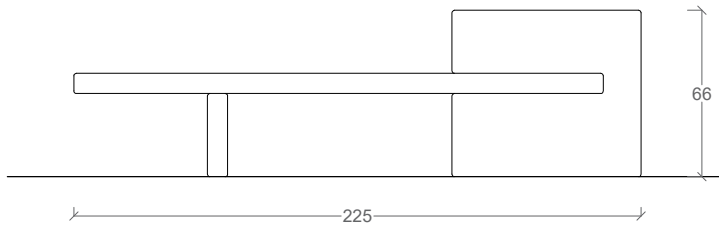

BENCH
MYWAY

BENCH MYWAY

With Alejandro de la Sota in mind, with his concept of "Simple Simplicity" and Miesian thinking with the Barcelona Pavilion, the MyWay Bench was born.

MyWay is a bench designed so that the buyer can create an element of high architectural value and, depending on his choice, play with materials, colours and arrangement of pieces.

MyWay consists of three main pieces: a leg, a base and a high support element that can also act as an armrest. These three parts can be made of different materials and you can play around with the arrangement..

Technical Specifications

The creation of the bench will depend on the buyer's choice, as the versatility it has is tremendously wide in terms of shapes and materials.

Thanks to the fine, straight lines, in any of the options chosen, the result is a sober bench, with pure lines and which will transmit the feelings intended by the buyer thanks to the choice of material on both sides of the piece in this sinuous bench.