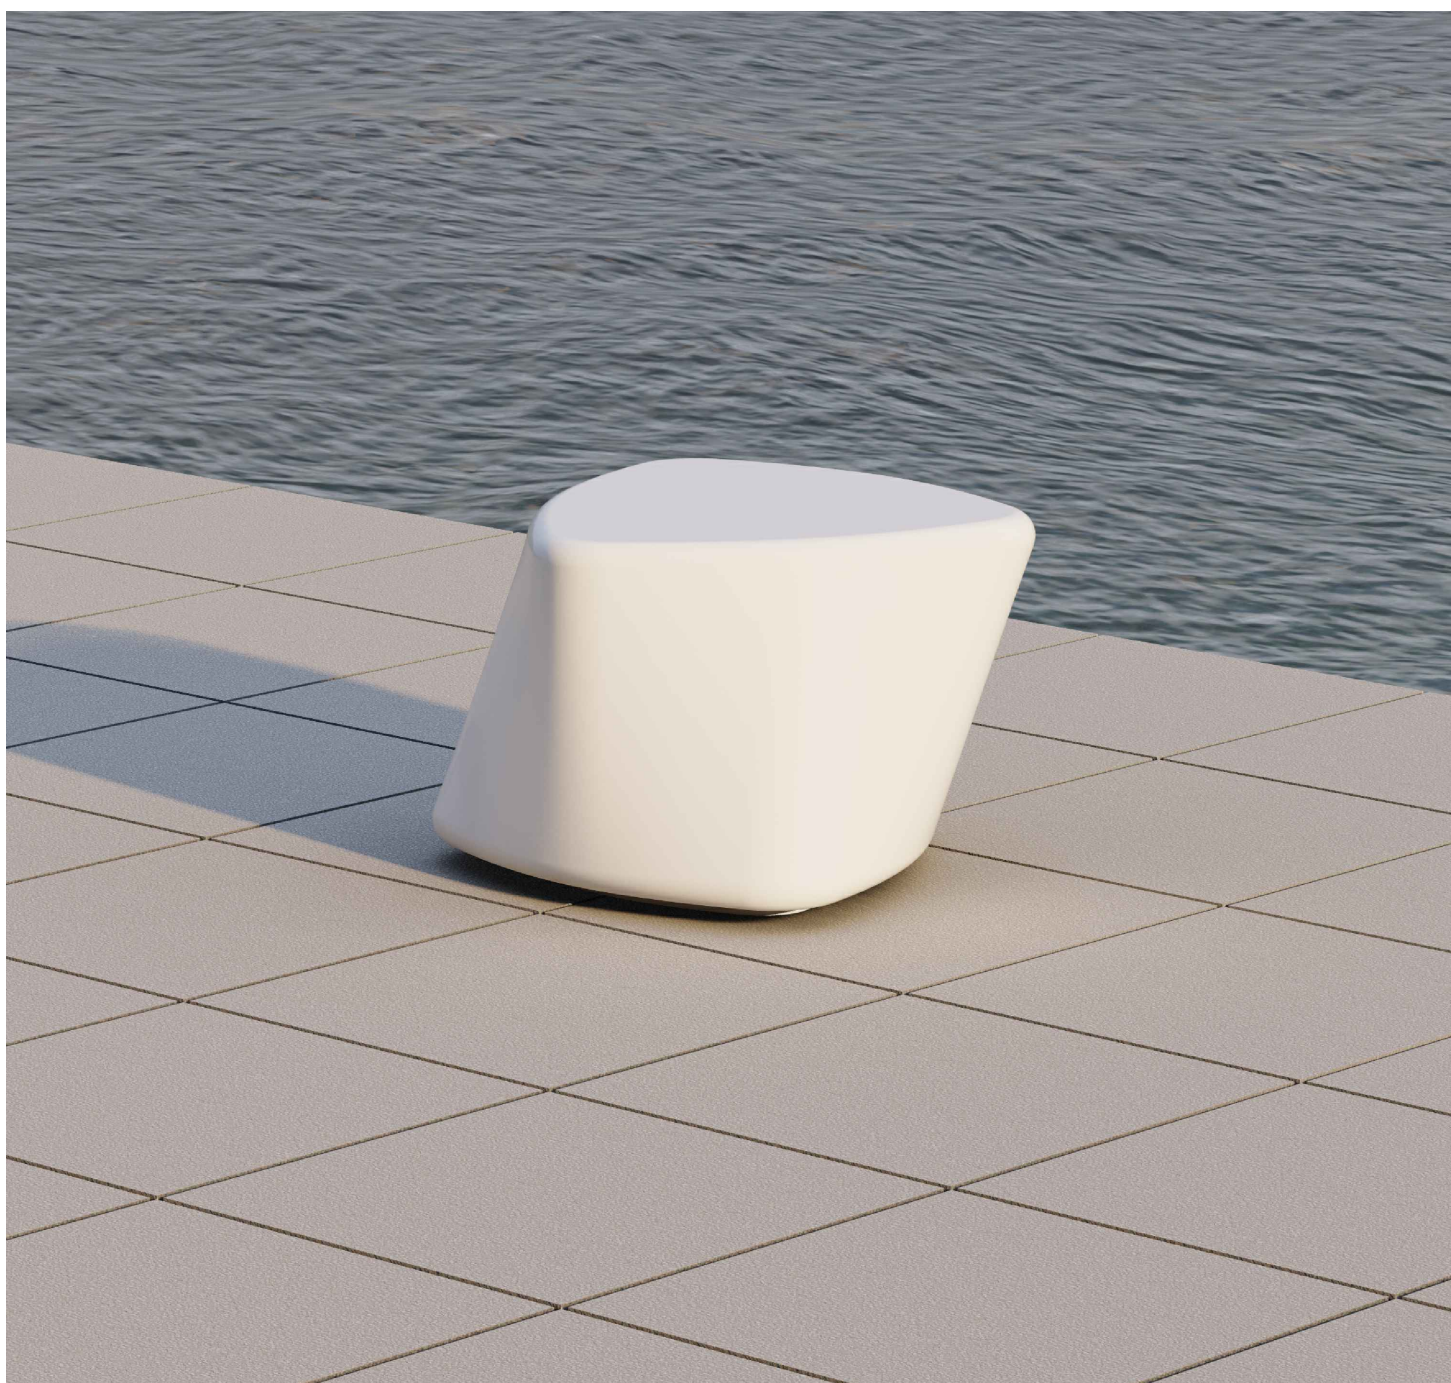

BENCH
MARSHMALLOW

BENCH MARSHMALLOW

Piece of urban furniture inspired by a marshmallow or cloud.

The rotation of the piece around the central core causes different perceptions depending on the user's situation.

The power of the formal solution manifests itself from all points of view.

Technical Specifications

Available materials and finishes

A. Painted fiberglass

Painted fiberglass with a thickness between 8 and 14 mm.
Interior reinforced with high density compact laminated wood frame.

Gloss White*

Any Colour

*Gelcoat finish

B. Concrete

Element made of high quality architectural concrete / UHPC (ultra hygienic performance concrete) which confers great plasticity and durability.

White

Grey