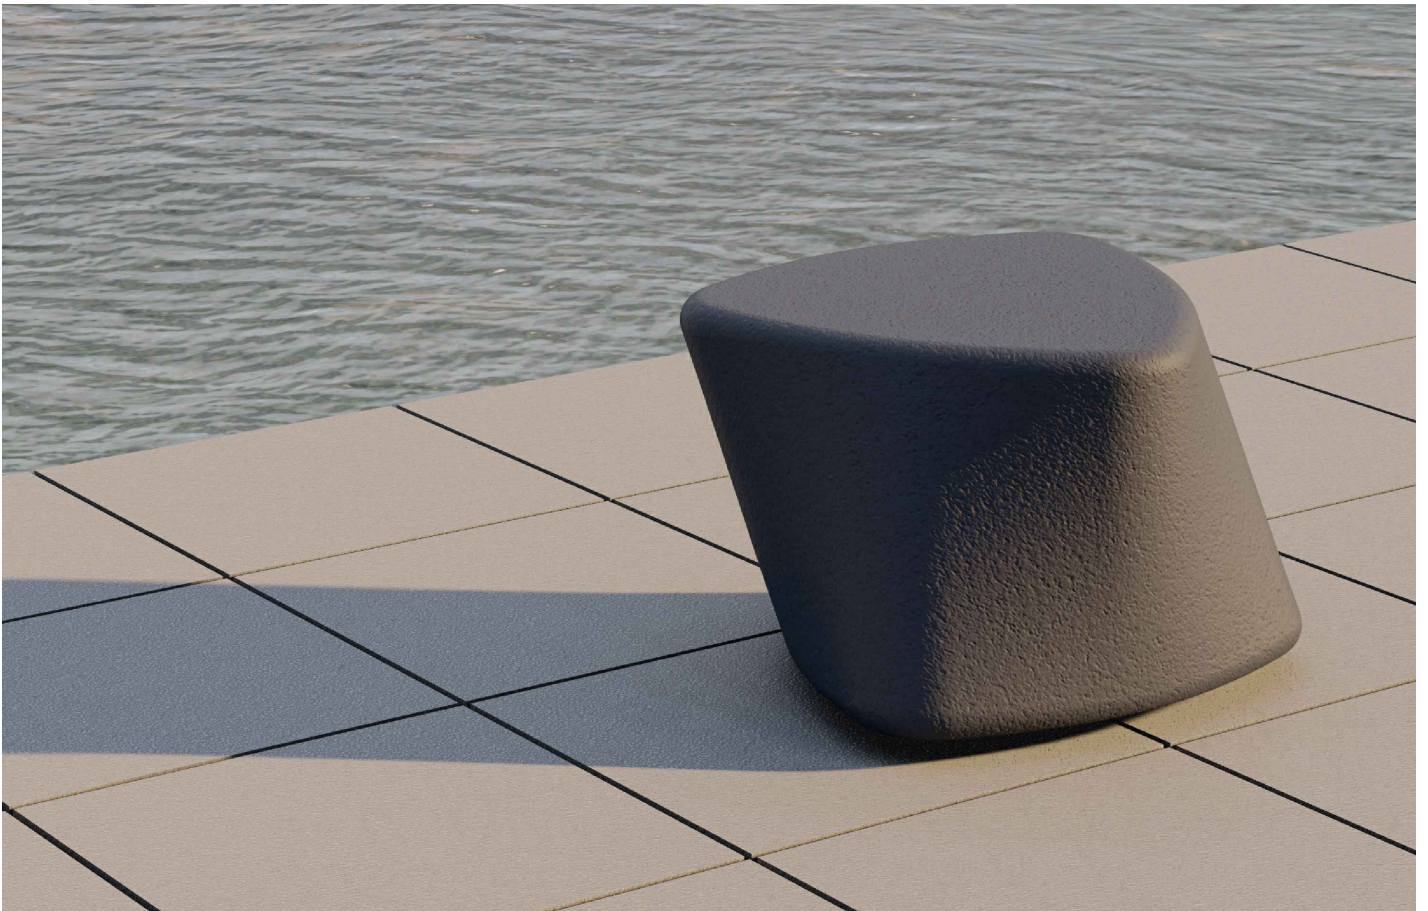

BENCH MARSHMALLOW

Piece of urban furniture inspired by a marshmallow or cloud.

The rotation of the piece around the central core causes different perceptions depending on the user's situation.

The power of the formal solution manifests itself from all points of view.