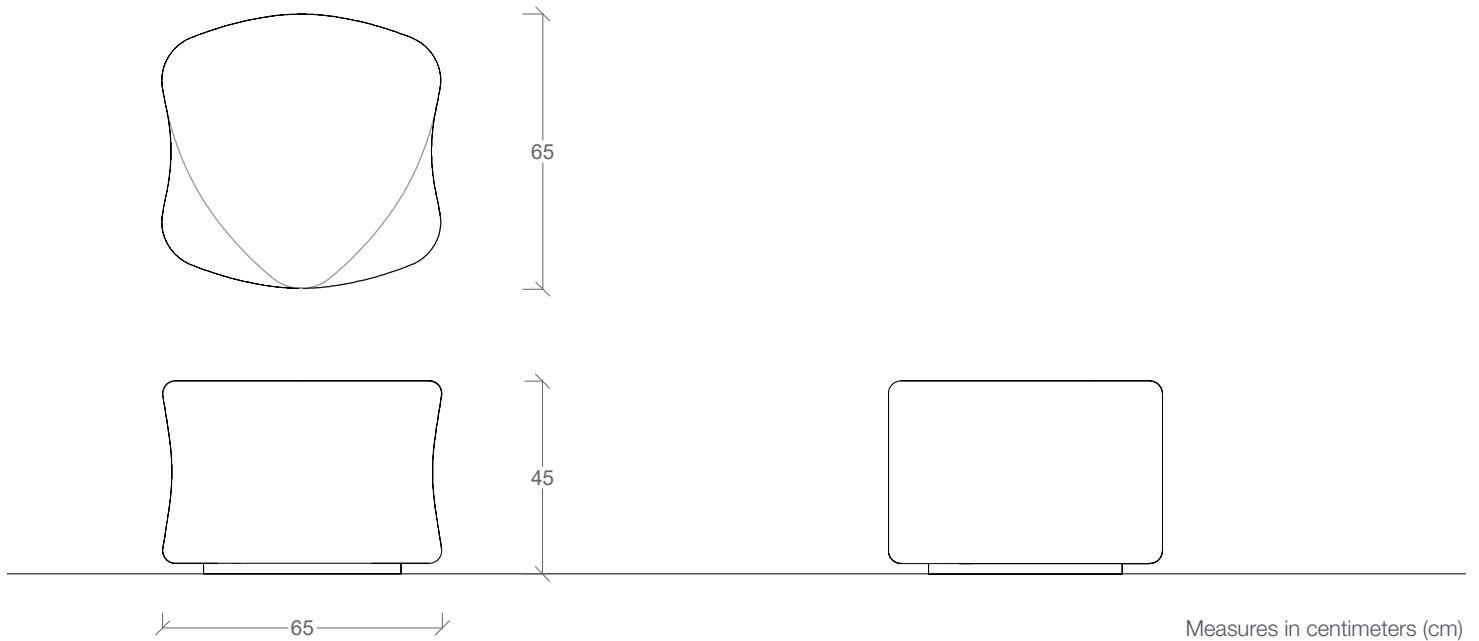

Technical Specifications

Available materials and finishes

A. Painted fiberglass

Painted fiberglass with a thickness between 8 and 14 mm.
Interior reinforced with high density compact laminated wood frame.

☐ Gloss White*

☒ Any Colour

*Gelcoat finish

B. Concrete

Element made of high quality architectural concrete / UHPC (ultra hygienic performance concrete) which confers great plasticity and durability.

☐ White

☐ Grey

☒ Black

*Others colours under request

Fixation

A. Fiberglass

Metal plate outside the furniture.

Fixing by means of a stainless steel AISI 316 rolled bar or by means of an expansion screw, provided that the floor is compact.

B1. Concrete

No anchoring is necessary due to the weight of the piece itself.

B2. Concrete

Using a stainless steel threaded rod to the ground. (Optional).