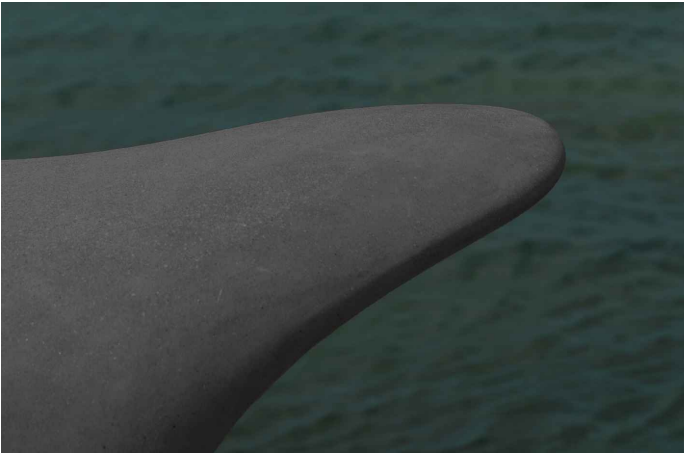

BENCH
WHALE TAIL

BENCH WHALE TAIL

A piece of urban furniture inspired by marine life, capable of awakening emotions in urban and natural environments.

A bench of elegant simplicity. Organic shapes that not only fulfils the function of a seat but also provides an aesthetic value when it is placed in the urban space: seafronts, ports, parks, squares, streets and boulevards.

When the bench is not occupied, its soft undulating shapes make it a sculptural element.

Technical Specifications

Individual seat that joined together allows the composition of lines of benches or groups.

*Others colours under request

Fixtures

The base of the piece is triangular in shape and with a maximum side of 160 mm, it is supported or recessed to the floor by an AISI 304 stainless steel anchor plate, satin finish.

A. Surface plate

Plate of 12 mm thick with a triangular shape.

Anchored to the pavement thanks to three screws with antioxidant protection.

B. Embedded plate

Plate with rectangular shape with dimensions 270x200x15 mm.