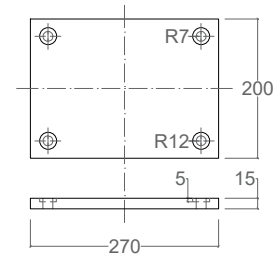

*Others colours under request

Fixtures

The base of the piece is triangular in shape and with a maximum side of 160 mm, it is supported or recessed to the floor by an AISI 304 stainless steel anchor plate, satin finish.

A. Surface plate

Plate of 12 mm thick with a triangular shape.

Anchored to the pavement thanks to three screws with antioxidant protection.

B. Embedded plate

Plate with rectangular shape with dimensions 270x200x15 mm.

Fixed with four screws to a plate under the pavement

Measurements in millimeters (mm)

For more information about our urban furniture:

www.qzurbanfurniture.com

For more information about our architecture:

www.eminguez.com