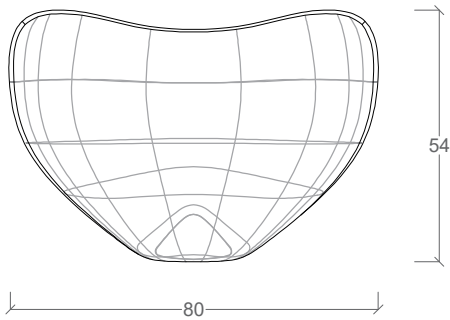

When the bench is not occupied, its soft undulating shapes make it a sculptural element.

Technical Specifications

Individual seat that joined together allows the composition of lines of benches or groups.

Its minimalist modern and functional design has been reduced to the minimum expression: a single support.

Measurements in centimeters (cm)

Available materials and finishes

A. Fiberglass

Painted fiberglass with a thickness between 8 and 14 mm.
Interior reinforced with high density compact laminated wood frame.

*Others colours under request

Fixtures

The base of the piece is triangular in shape and with a maximum side of 160 mm, it is supported or recessed to the floor by an AISI 304 stainless steel anchor plate, satin finish.

A. Surface plate

Plate of 12 mm thick with a triangular shape.

Anchored to the pavement thanks to three screws with antioxidant protection.

B. Embedded plate

Plate with rectangular shape with dimensions 270x200x15 mm.