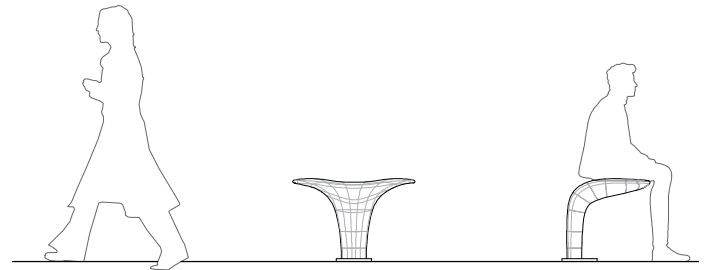

Measurements in centimeters (cm)

Available materials and finishes

A. Fiberglass

Painted fiberglass with a thickness between 8 and 14 mm.
Interior reinforced with high density compact laminated wood frame.

☐ Gloss White*

☒ Any Colour

*Gelcoat finish

B. Concrete

Made in concrete, reinforced with fibers of very high performance and great plasticity, which gives it a great rigidity.

☐ White

☐ Grey

☐ Black

*Others colours under request

Fixtures

The base of the piece is triangular in shape and with a maximum side of 160 mm, it is supported or recessed to the floor by an AISI 304 stainless steel anchor plate, satin finish.

A. Surface plate

Plate of 12 mm thick with a triangular shape.

Anchored to the pavement thanks to three screws with antioxidant protection.