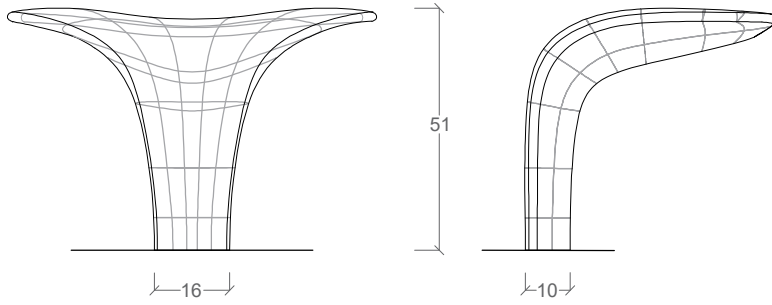

BENCH
WHALE TAIL

BENCH WHALE TAIL

A piece of urban furniture inspired by marine life, capable of awakening emotions in urban and natural environments.

A bench of elegant simplicity. Organic shapes that not only fulfils the function of a seat but also provides an aesthetic value when it is placed in the urban space: seafronts, ports, parks, squares, streets and boulevards.

When the bench is not occupied, its soft undulating shapes make it a sculptural element.

Technical Specifications

Individual seat that joined together allows the composition of lines of benches or groups.

*Others colours under request

Fixtures

The base of the piece is triangular in shape and with a maximum side of 160 mm, it is supported or recessed to the floor by an AISI 304 stainless steel anchor plate, satin finish.

A. Surface plate

Plate of 12 mm thick with a triangular shape.

Anchored to the pavement thanks to three screws with antioxidant protection.

B. Embedded plate

Plate with rectangular shape with dimensions 270x200x15 mm.