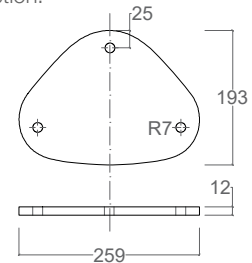

*Others colours under request

Fixtures

The base of the piece is triangular in shape and with a maximum side of 160 mm, it is supported or recessed to the floor by an AISI 304 stainless steel anchor plate, satin finish.

A. Surface plate

Plate of 12 mm thick with a triangular shape.

Anchored to the pavement thanks to three screws with antioxidant protection.

B. Embedded plate

Plate with rectangular shape with dimensions 270x200x15 mm.

Fixed with four screws to a plate under the pavement

Measurements in millimeters (mm)

For more information about our urban furniture:

www.qzurbanfurniture.com

For more information about our architecture:

www.eminguez.com